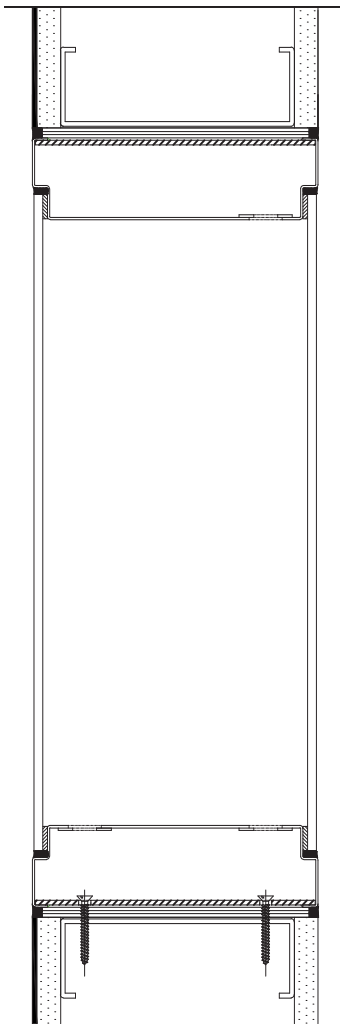

Stainless Steel Observation Window

FRAME

304 Grade Stainless Steel -
Flush finish with both sides of wall
316 Grade available

TYPE

Window (Single/Double glazed)

GLAZING

1/4 Inch tempered clear glass with
1" ceramic border

FINISH

Brushed finish with corners fully welded,
ground flush and polished

Fire rating	(Optional)
X-Ray proof	(Optional)
Laser proof	(Optional)
Obscured film	(Optional)
LCD switchable glass	(Optional)
Internal louvre blind	(Optional)
Water resistant	Yes
Chemical resistant	Yes
Fasteners	Concealed
Depth	To suit wall thickness