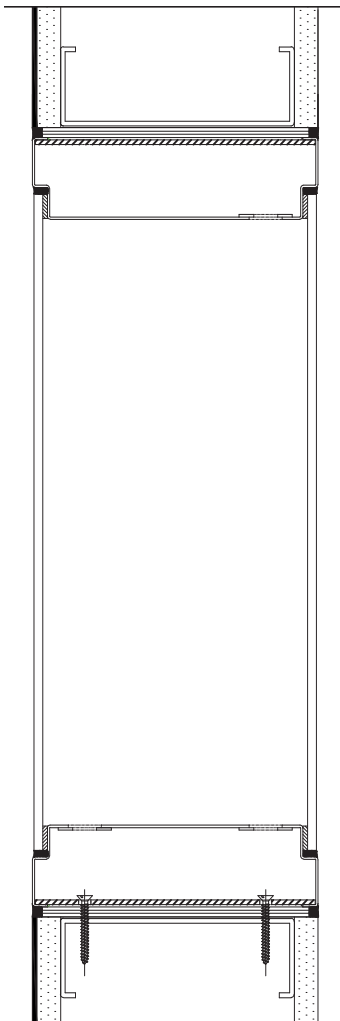

## Stainless Steel Observation Window

### FRAME

304 Grade Stainless Steel -  
Flush finish with both sides of wall  
316 Grade available

### TYPE

Window (Single/Double glazed)

### GLAZING

1/4 Inch tempered clear glass with  
1" ceramic border