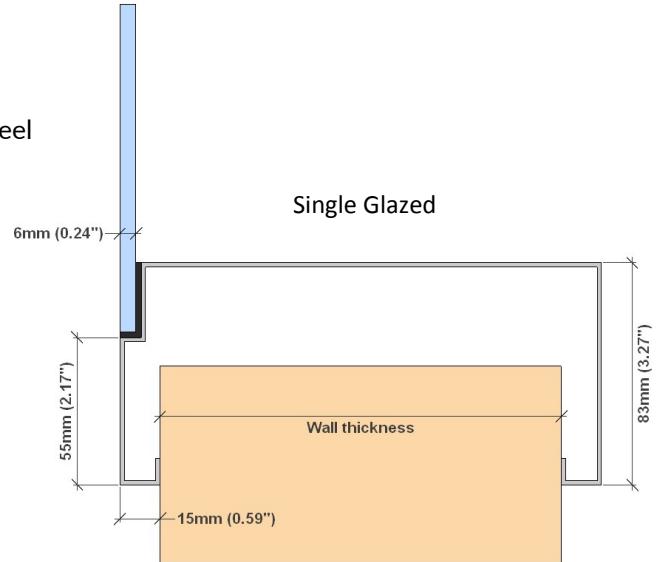

Stainless Steel Observation Window

Frame	304 grade wrap around stainless steel (316 grade optional)
Type	Window (Single/Double glazed)
Glazing	6mm toughened clear glass with 28mm border
Finish	Brushed finish with corners fully welded, ground flush and polished
Fire rating	NA
X-Ray proof	o (Lead equivalent TBA)
Laser proof	o
Obscured film	o
LCD switchable glass	o
Internal louvre blind	o
Water resistant	Yes
Chemical resistant	Yes
Fixings	Concealed
Maximum width	3000mm
Maximum height	3000mm
Depth	To suit wall thickness

o = Option available