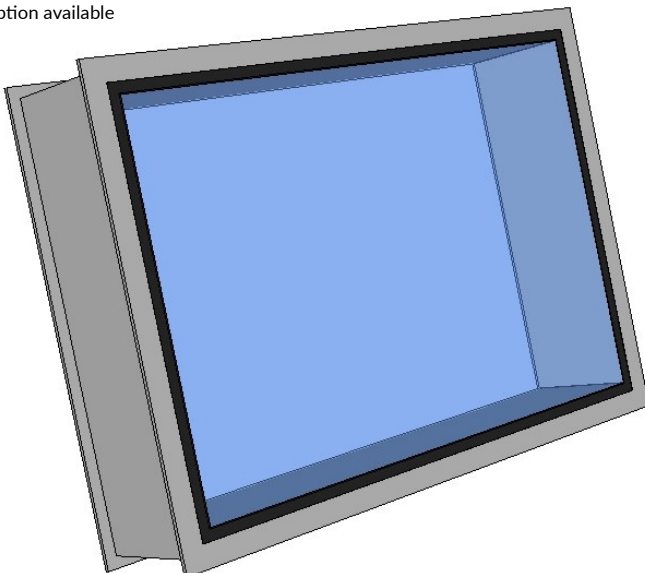

Stainless Steel Observation Window

Frame	304 grade wrap around stainless steel (316 grade optional)
Type	Window (Single/Double glazed)
Glazing	6mm toughened clear glass with 28mm border
Finish	Brushed finish with corners fully welded, ground flush and polished
Fire rating	NA
X-Ray proof	o (Lead equivalent TBA)
Laser proof	o
Obscured film	o
LCD switchable glass	o
Internal louvre blind	o
Water resistant	Yes
Chemical resistant	Yes
Fixings	Concealed
Maximum width	3000mm
Maximum height	3000mm
Depth	To suit wall thickness

o = Option available