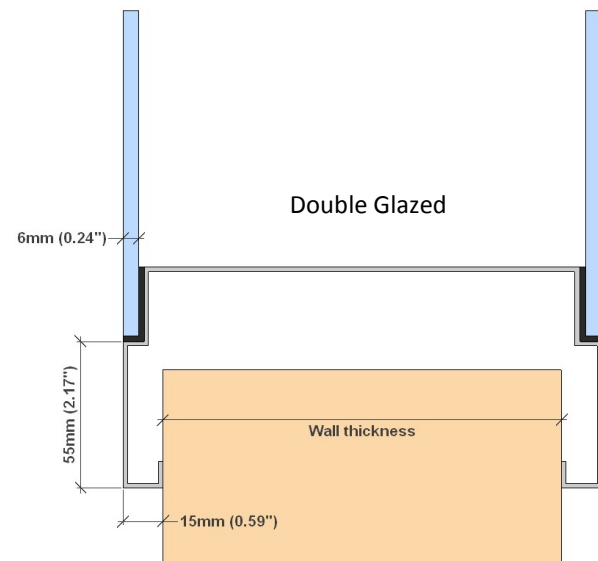

Stainless Steel Observation Window

Frame	304 grade wrap around stainless steel (316 grade optional)
Type	Window (Single/Double glazed)
Glazing	6mm toughened clear glass with 28mm border
Finish	Brushed finish with corners fully welded, ground flush and polished
Fire rating	NA
X-Ray proof	o (Lead equivalent TBA)
Laser proof	o
Obscured film	o
LCD switchable glass	o
Internal louvre blind	o
Water resistant	Yes
Chemical resistant	Yes
Fixings	Concealed
Maximum width	3000mm
Maximum height	3000mm
Depth	To suit wall thickness

o = Option available