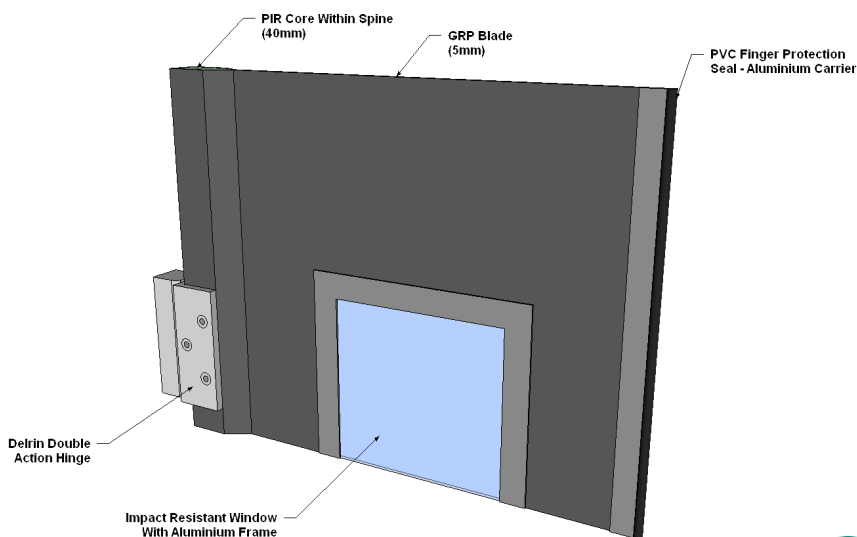

GRP Hygienic Hinged Traffic Doors

Door	Hygienic GRP swing
Type	Single, Pair
Swing	Double action
Material	GRP
Core	High density closed cell CFC and HFC free core (PIR) 35mm thick
Finish	Smooth gelcoat with integral colour
Frame type	
GRP	o
Stainless steel	o
Fire rating	NA
Intumescent	NA
Seals	
Leading Edge	Standard
Hinge Edge	o
Bottom	NA
Handing	
Equal	
Manual operation	Standard
Automated operation	NA
Vision	Impact resistant panels available
Lead lined	NA
Ironmongery	Factory fitted
Protection	
Bumpers	o
Rubber	o
Water resistant	Yes
Chemical resistant	Yes

o = Option available

FEATURES:

- 40mm tapered to 5mm thickness
- Smooth and seamless
- Easy to clean, will not harbour bacteria
- Free from voids, ledges and troublesome lippings
- Timber free construction
- Non porous and non-shedding
- Water and chemical resistant
- Will not warp, rot, swell or rust
- Lightweight, strong and user friendly
- Low maintenance

APPLICATIONS:

- Manufacturing
- Food
- Retail
- Leisure
- Warehouse

STANDARD DOOR BLADE SIZES:

Max Width:	Max Height:
1160mm	2440mm

~Special sizes available upon request

STANDARD COLOURS:

337 BS-00-E-55 White
BS-00-A-01 Silver Grey
BS-08-E-51 Golden Yellow
BS-10-B15 Off White
BS-10-E-53 Canary Yellow
BS-18-B-25 Dark Admiralty Grey
BS-18-E-50 Sky Blue
Dortek Bright Orange
Dortek Light Aircraft Grey
Dortek Mid Blue
Dortek Manilla
Dortek Poppy Red
Dortek Super White
RAL 4009 Pastel Violet
RAL 5015 Sky Blue
RAL 5024 Pastel Blue
RAL 6019 Pastel Green
RAL 6021 Pale Green
RAL 6027 Light Green
RAL 6033 Mint Turquoise
RAL 9010 Pure White